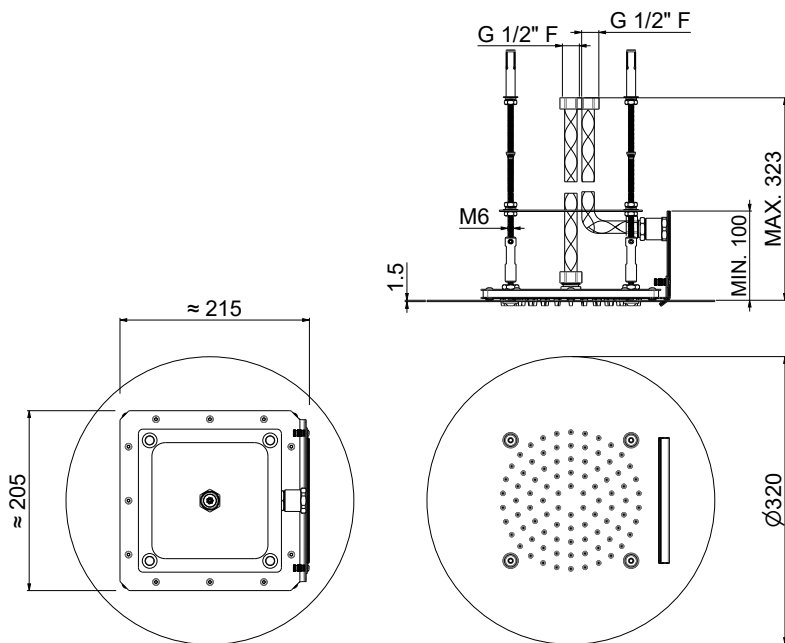

Disegno tecnico

VEMA S.r.l.
Via Novara, 380 - 28021 Borgomanero - No
Tel. +39 0322 912018 - Fax +39 0322 953497
info@vemarubINETTERIE.it